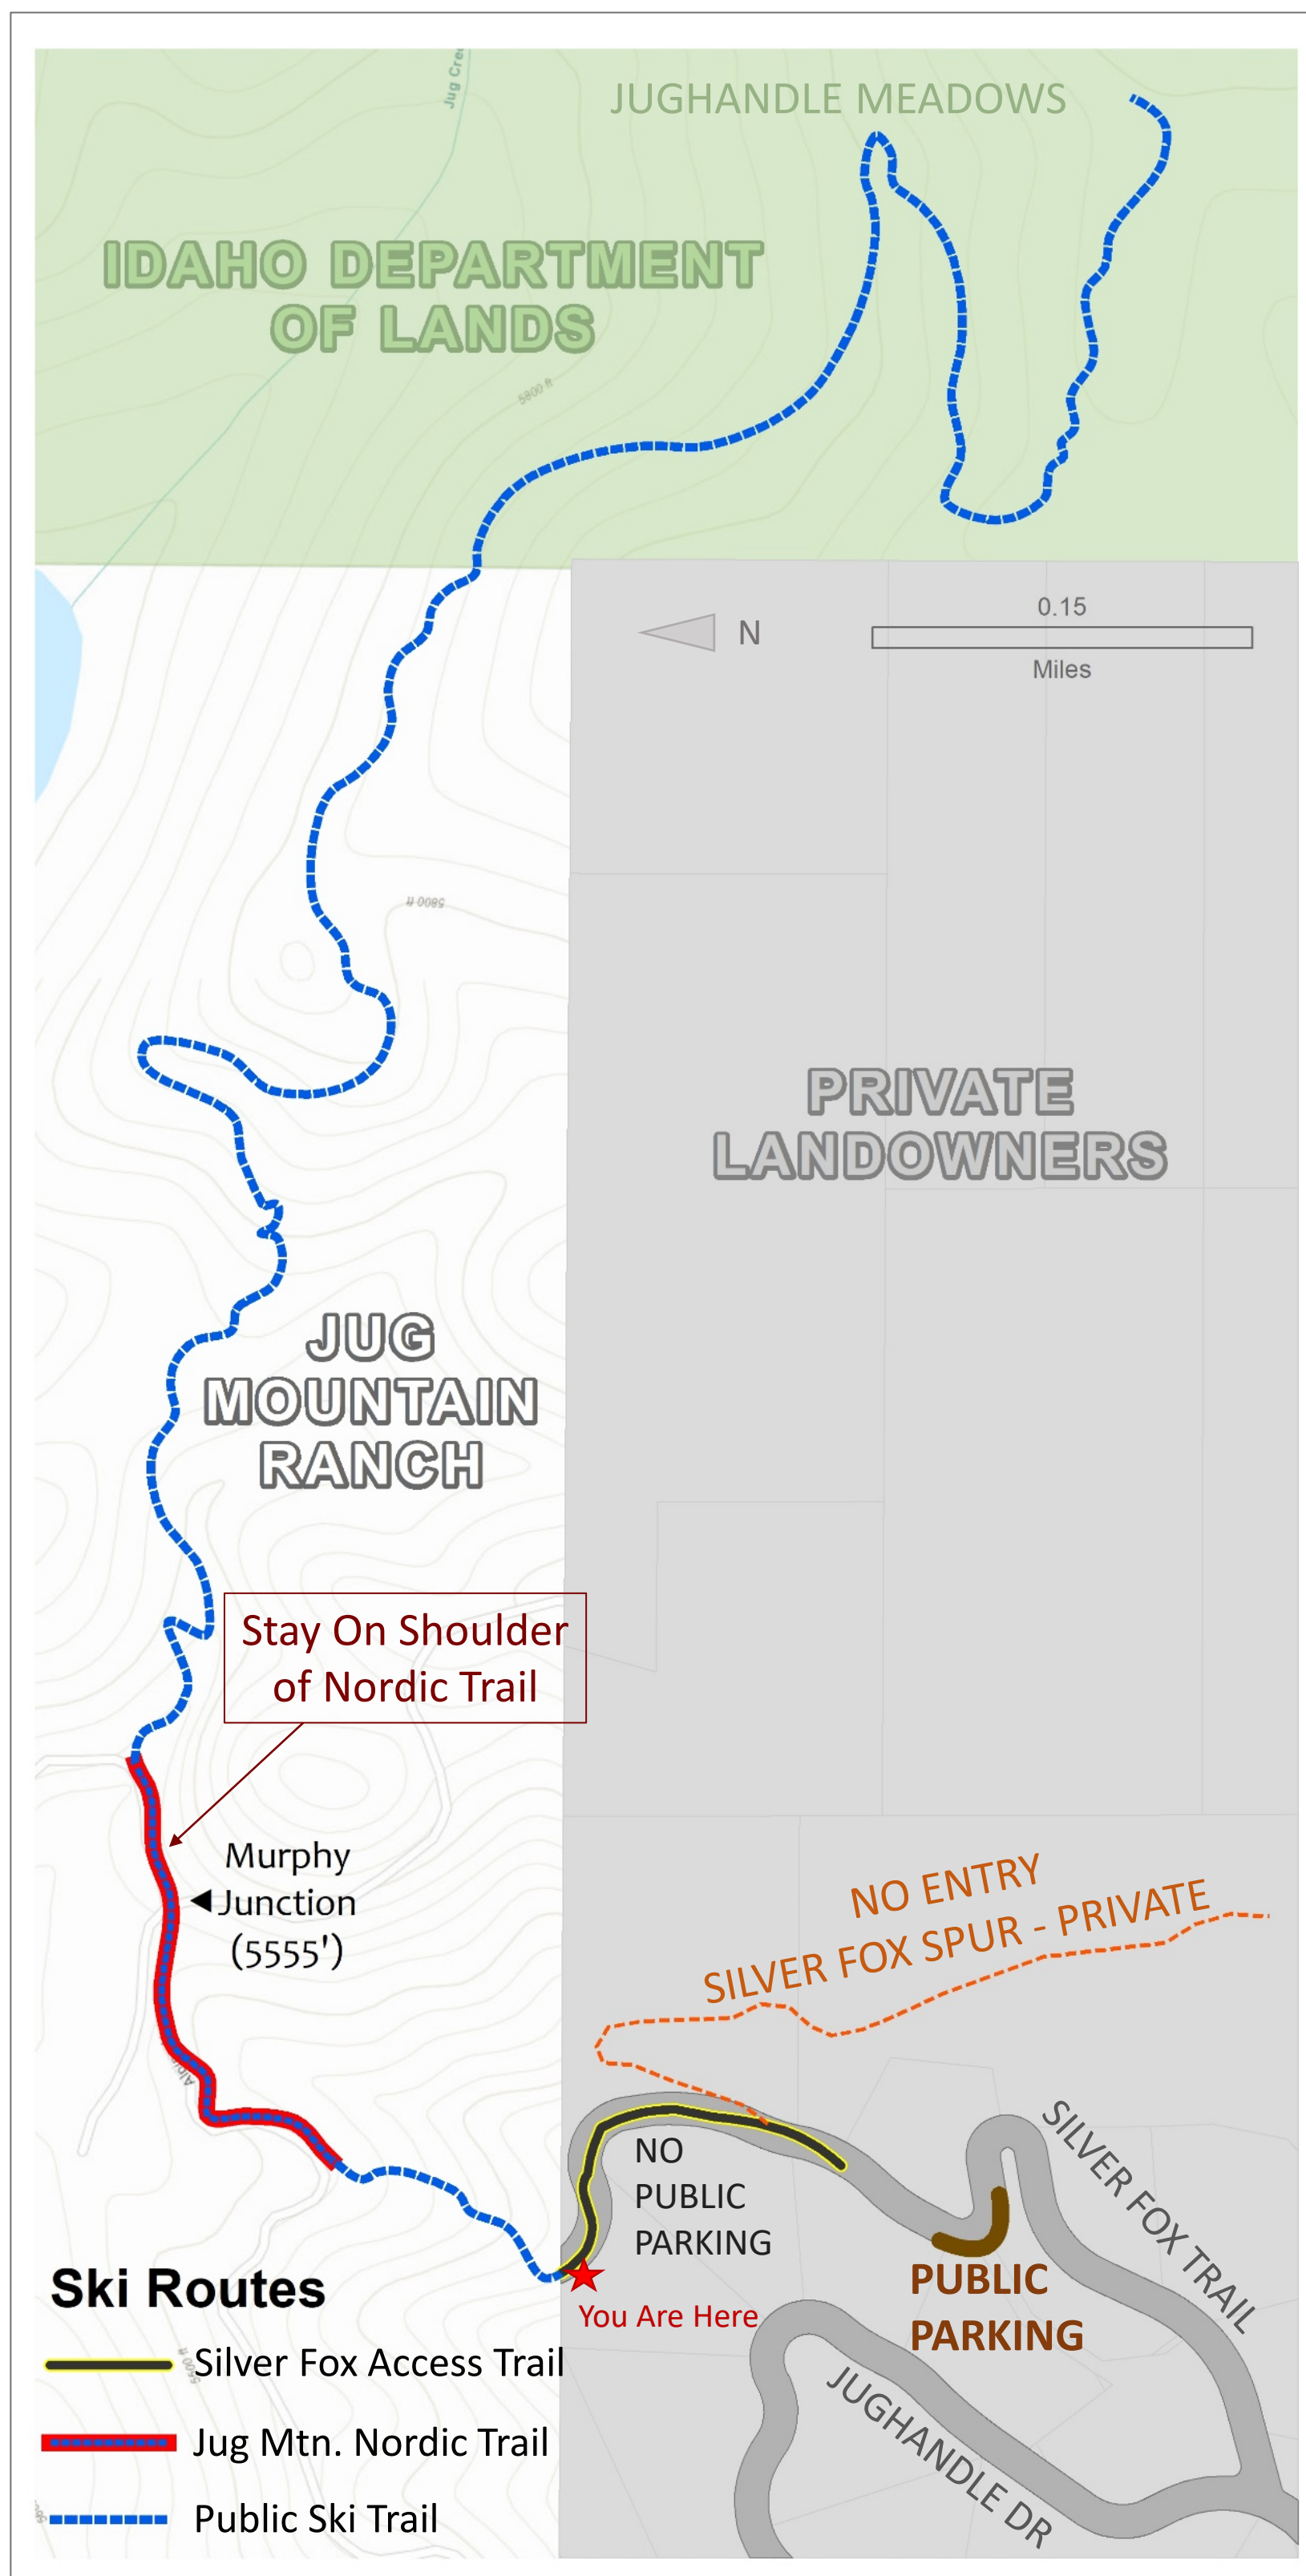

JUGHANDLE MOUNTAIN

NON-MOTORIZED WINTER ACCESS ROUTE

FOR QUESTIONS, PLEASE CONTACT VALLEY COUNTY PARKS & RECREATION DEPARTMENT

YOUR COOPERATION IN THE FOLLOWING WILL HELP TO ENSURE CONTINUED ACCESS AT THIS SITE

PARKING

- No public parking is allowed beyond this point
- Park on paved section of Silver Fox trail in signed areas only
- No overnight parking allowed on Valley County snowplow routes

SKI ROUTES

- Winter travel access on marked routes only
- No motorized travel
- Please respect private property & other Nordic Trail users
- Please remove litter and clean up after your dogs

PARKING

- No public parking is allowed at this trailhead
- Park on paved section of Silver Fox trail in signed areas only
- No overnight parking allowed on Valley County snowplow routes

SKI ROUTES

- Winter travel access on marked routes only
- No motorized travel
- Please respect private property & other Nordic Trail users
- Please remove litter and clean up after your dogs