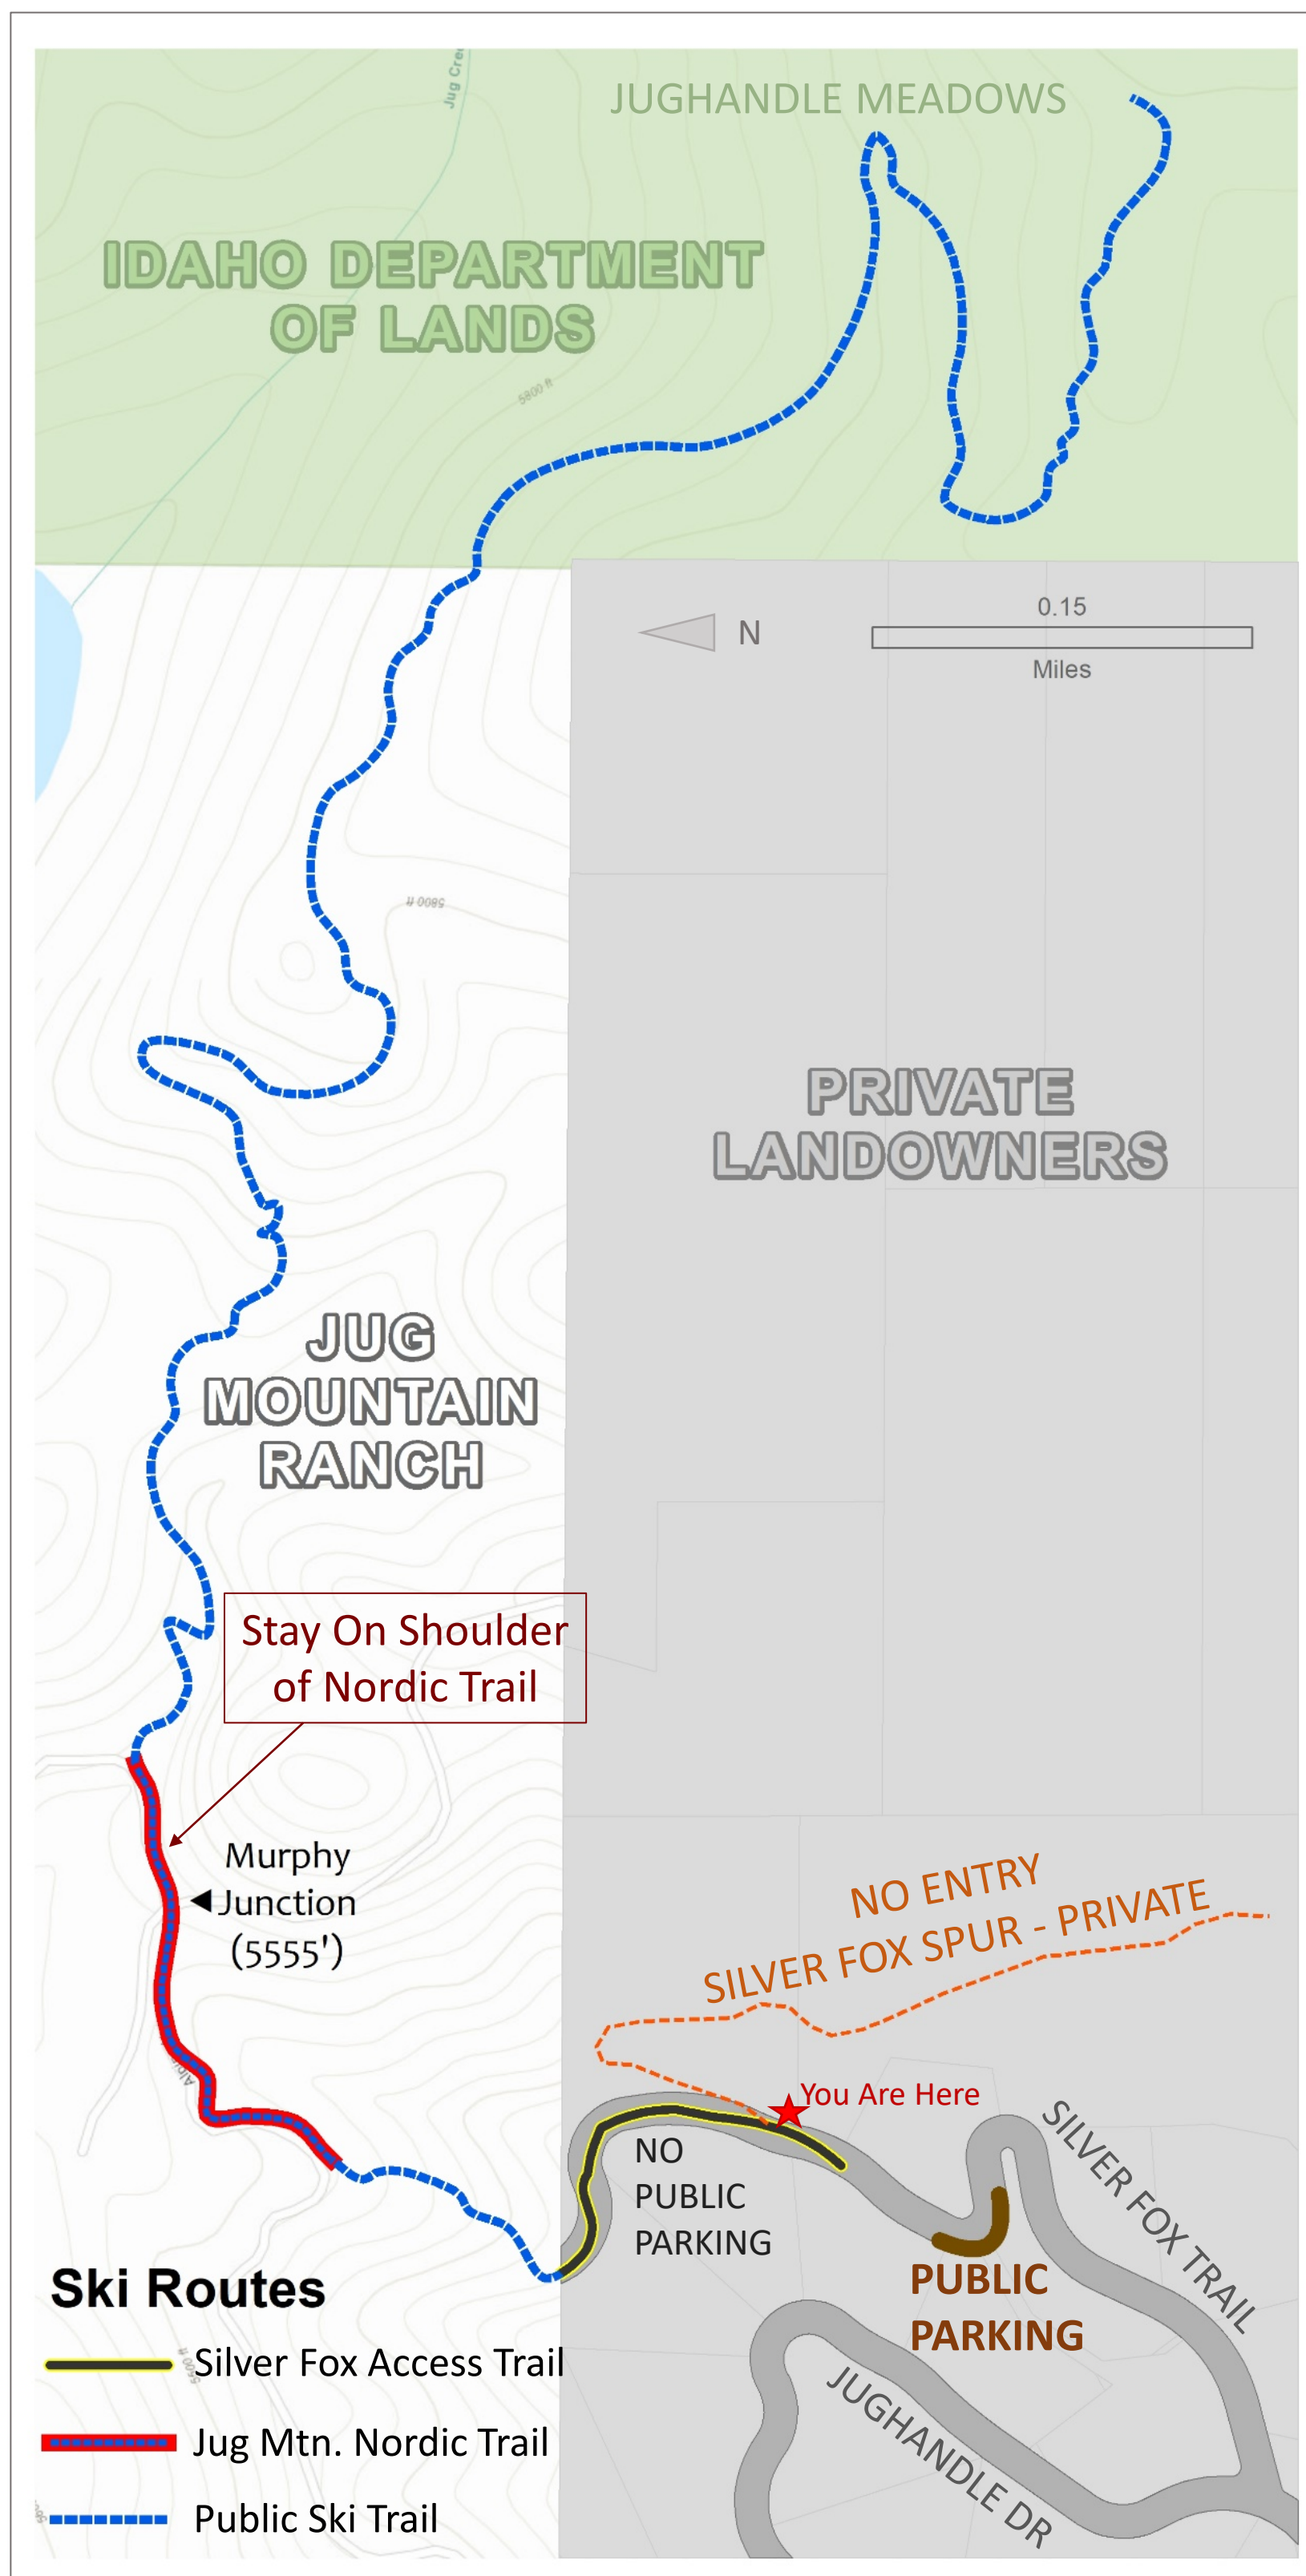

JUGHANDLE MOUNTAIN

NON-MOTORIZED WINTER ACCESS ROUTE

FOR QUESTIONS, PLEASE CONTACT VALLEY COUNTY PARKS & RECREATION DEPARTMENT

YOUR COOPERATION IN THE FOLLOWING WILL HELP TO ENSURE CONTINUED ACCESS AT THIS SITE

PARKING

- No public parking is allowed beyond this point
- Park on paved section of Silver Fox trail in signed areas only
- No overnight parking allowed on Valley County snowplow routes

SKI ROUTES

- Winter travel access on marked routes only
- No motorized travel
- Please respect private property & other Nordic Trail users
- Please remove litter and clean up after your dogs

PARKING

- No public parking is allowed at this trailhead
- Park on paved section of Silver Fox trail in signed areas only
- No overnight parking allowed on Valley County snowplow routes

SKI ROUTES

- Winter travel access on marked routes only
- No motorized travel
- Please respect private property & other Nordic Trail users
- Please remove litter and clean up after your dogs